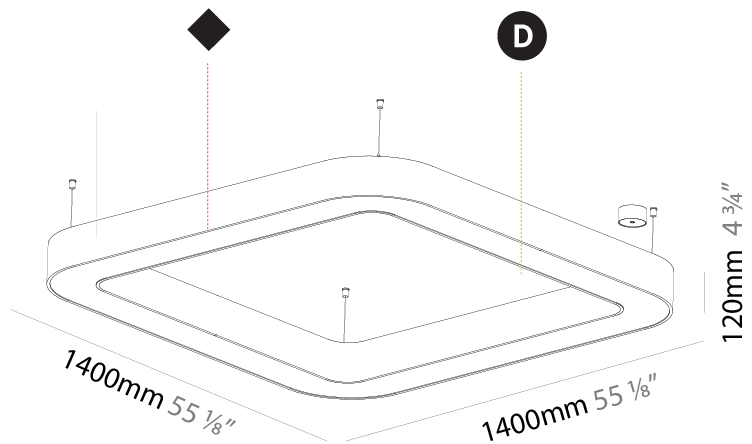

GENERAL

Series: Glorious
Subseries: Glorious Quantum
Brand: Prolicht
Division: Architectural
Mounting Type: Suspension
Mounting Location: Ceiling
Subcategory: Ambient

PHYSICAL

Shape: Square
Length (mm): 1400
Length (in): 55 1/8
Width (mm): 1400
Width (in): 55 1/8
Height (mm): 120
Height (in): 4 3/4
Max. Overall Height (mm): 2120
Max. Overall Height (in): 83 7/16
Light Distribution: Direct / Indirect
Weight (kg): 18.463
Weight (lbs): 40.62
Diffuser: PMMA - Opal or Micro-Prism
Fixture Finish: SSR / BKV / CWI / CRY / HAB / LAG / UFT / ITA / RUA / RUR / MIC / FTG / MYG / TWT / LOD / PUS / FRO / FUP / KIA / POP / BLS / SPG / MEY / GOH / GUM / CHC / COM / ABZ / JAG / OBR / MOS / ROR
Fixture Material: Aluminum

ELECTRICAL

Lamp Type: LED (Zhaga Standard)
Input Wattage (W): 120
Total Output Wattage (W): 96 / 76.8 (3500K)
Dimming: Non-Dimming / Phase Dimming (120Vac only) / 0-10V Dimming
Driver Included: Yes
Driver Location: Integrated
Driver Type: Constant Current - 120 / 277Vac
Driver Class: Class 2
Input Voltage (V): 120 - 277
Constant Current (MA): 350 / 800 (3500K)

LED

Color Temperature (°K): 3000 / 3500 / 4000
Max. Delivered Lumen (lm): 7380 / 7644 / 7800 Direct / 5120 / 5556 / 5400 Indirect
CRI: >80 CRI
Efficiency (%): 69.8
Lamp Life (hrs): 50000

OPTICAL

RATINGS AND CERTIFICATIONS

Certified By: Certified for North American Standards
IP rating: IP20