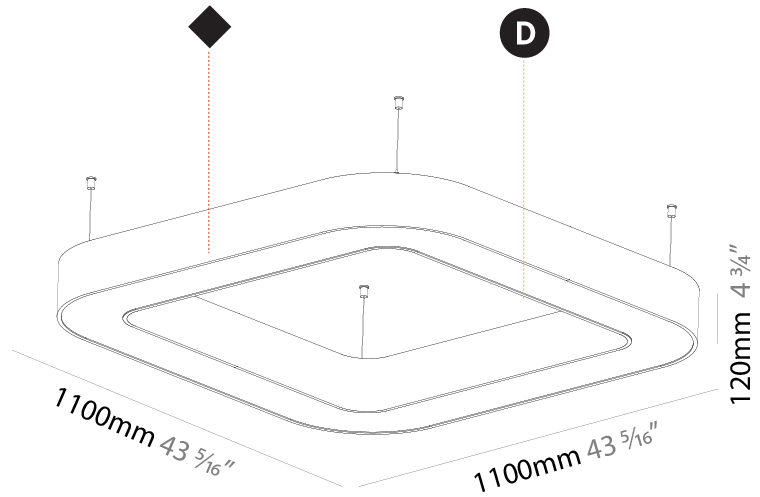

GENERAL

Series: Glorious
Subseries: Glorious Quantum
Brand: Prolicht
Division: Architectural
Mounting Type: Suspension
Mounting Location: Ceiling
Subcategory: Ambient

PHYSICAL

Shape: Square
Length (mm): 1100
Length (in): 43 ⁵/₁₆"
Width (mm): 1100
Width (in): 43 ⁵/₁₆"
Height (mm): 120
Height (in): 4 ³/₄"
Max. Overall Height (mm): 2120
Max. Overall Height (in): 83 ⁷/₁₆"
Light Distribution: Direct
Weight (kg): 13.125
Weight (lbs): 28.88
Diffuser: PMMA - Opal or Micro-Prism
Fixture Finish: SSR / BKV / CWI / CRY / HAB / LAG / UFT / ITA / RUA / RUR / MIC / FTG / MYG / TWT / LOD / PUS / FRO / FUP / KIA / POP / BLS / SPG / MEY / GOH / GUM / CHC / COM / ABZ / JAG / OBR / MOS / ROR
Fixture Material: Aluminum

ELECTRICAL

Lamp Type: LED (Zhaga Standard)
Input Wattage (W): 60
Total Output Wattage (W): 48 / 38.4 (3500K)
Dimming: Non-Dimming / Phase Dimming (120Vac only) / 0-10V Dimming
Driver Included: Yes
Driver Location: Integrated
Driver Type: Constant Current - 120 / 277Vac
Driver Class: Class 2
Input Voltage (V): 120 - 277
Constant Current (MA): 350 / 1200 (3500K)

LED

Color Temperature (°K): 3000 / 3500 / 4000
Max. Delivered Lumen (lm): 5540 / 5733 / 5850
CRI: >80 CRI
Efficiency (%): 65
Lamp Life (hrs): 50000

OPTICAL

RATINGS AND CERTIFICATIONS

Certified By: Certified for North American Standards
IP rating: IP20